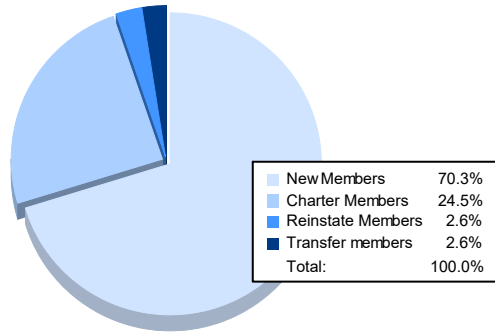

Year	New Clubs	Dropped Clubs	Gain/ Loss Clubs	New Members	Charter Members	Reinstate Members	Transfer Members	Total Member Added	Total Members Dropped	Gain/ Loss Members
2016-2017	1	1	0	172	22	10	15	219	220	-1
2017-2018	1	0	1	151	25	4	7	187	224	-37
2018-2019	1	1	0	151	29	7	5	192	236	-44
2019-2020	0	0	0	118	3	8	3	132	203	-71
2020-2021	1	0	1	109	38	4	4	155	263	-108
<b>Average</b>	<b>1</b>	<b>0</b>	<b>0</b>	<b>140</b>	<b>23</b>	<b>7</b>	<b>7</b>	<b>177</b>	<b>229</b>	<b>-52</b>

### Membership Composition June 2021 Cumulative